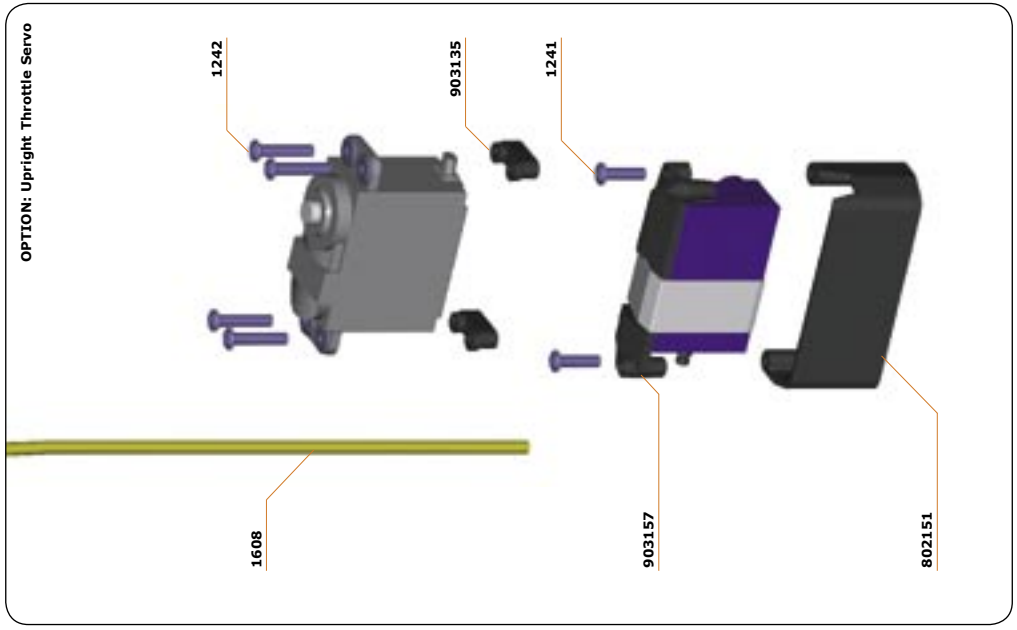

RADIO PLATE ASSEMBLY