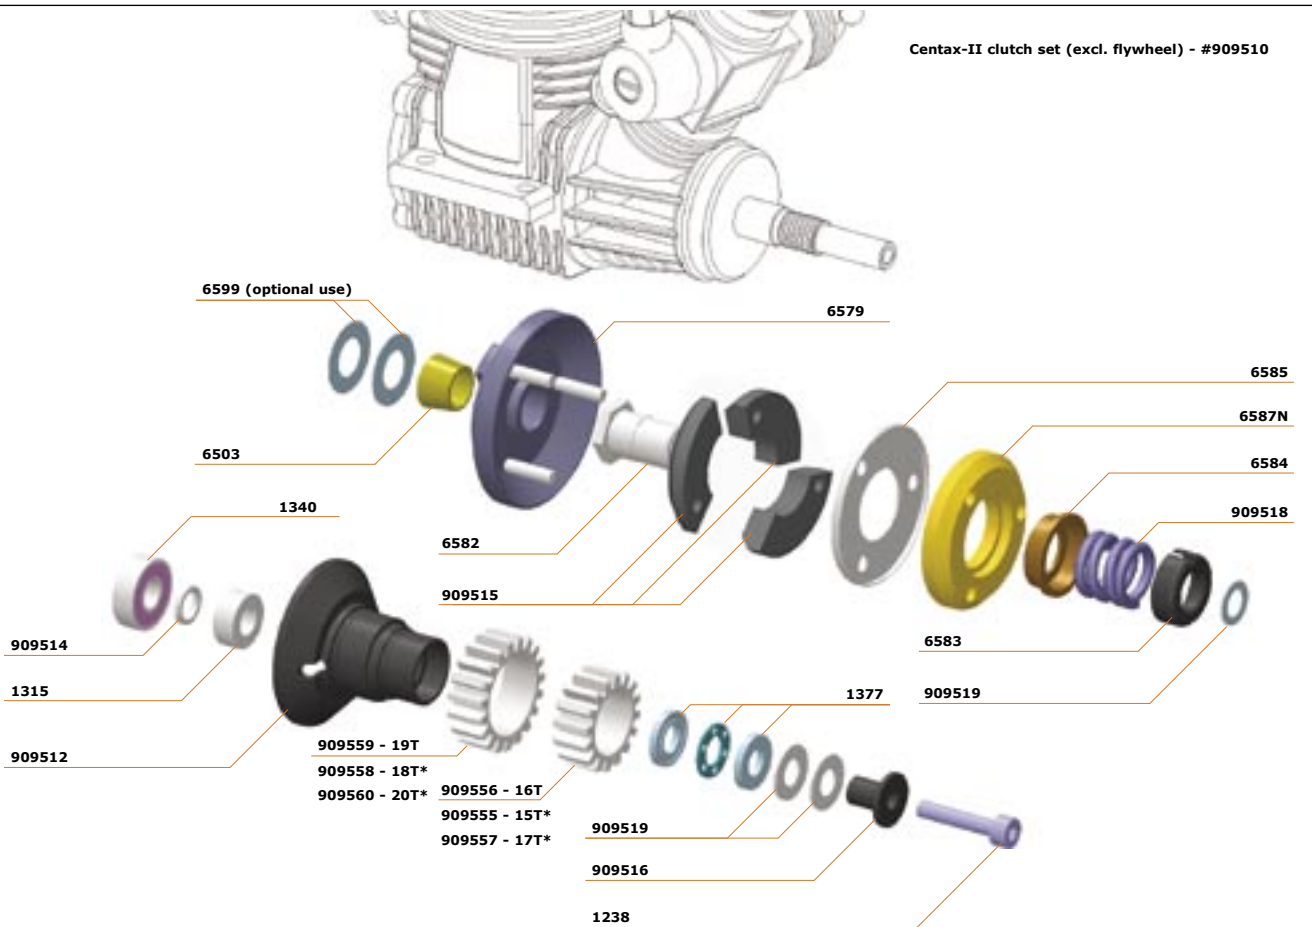

SERPENT 960

1/8TH SCALE 4WD COMPETITION CAR

REFERENCE GUIDE

SERPENT

INTRODUCTION

PARTS LIST & EXPLODED VIEWS

The parts list and the exploded views for the Serpent 960 are separate from the Instruction Manual. The exploded views show all the parts for a particular assembly step, together with the Serpent part number. In the parts list at the back of this Reference Guide you will find the part number and the name of the part. In addition to all the Serpent 960 parts used in this car kit, you will also find lists of option parts for the Serpent 960, as well as a general items (such as fasteners) and promotional items.

* Optional

RADIO PLATE MOUNTING

GEARBOX ASSEMBLY

2 Speed gearbox LC (no shaft incl.) - #902410
 2 Speed shaft 960 - #903116

Mounting fasteners

- #1111 - Pin NRA 3x13.8 P13
- #1205 - E-clip 5.0 R5
- #1253 - Grubscrew M3x8 H11

* - Optional

CENTAX ASSEMBLY

Centax-II clutch set (excl. flywheel) - #909510

* - Optional

FINAL ASSEMBLY

PARTS LIST SERPENT 960

ART No. DESCRIPTION

903008 SERPENT 960 08 1/8 4WD KIT