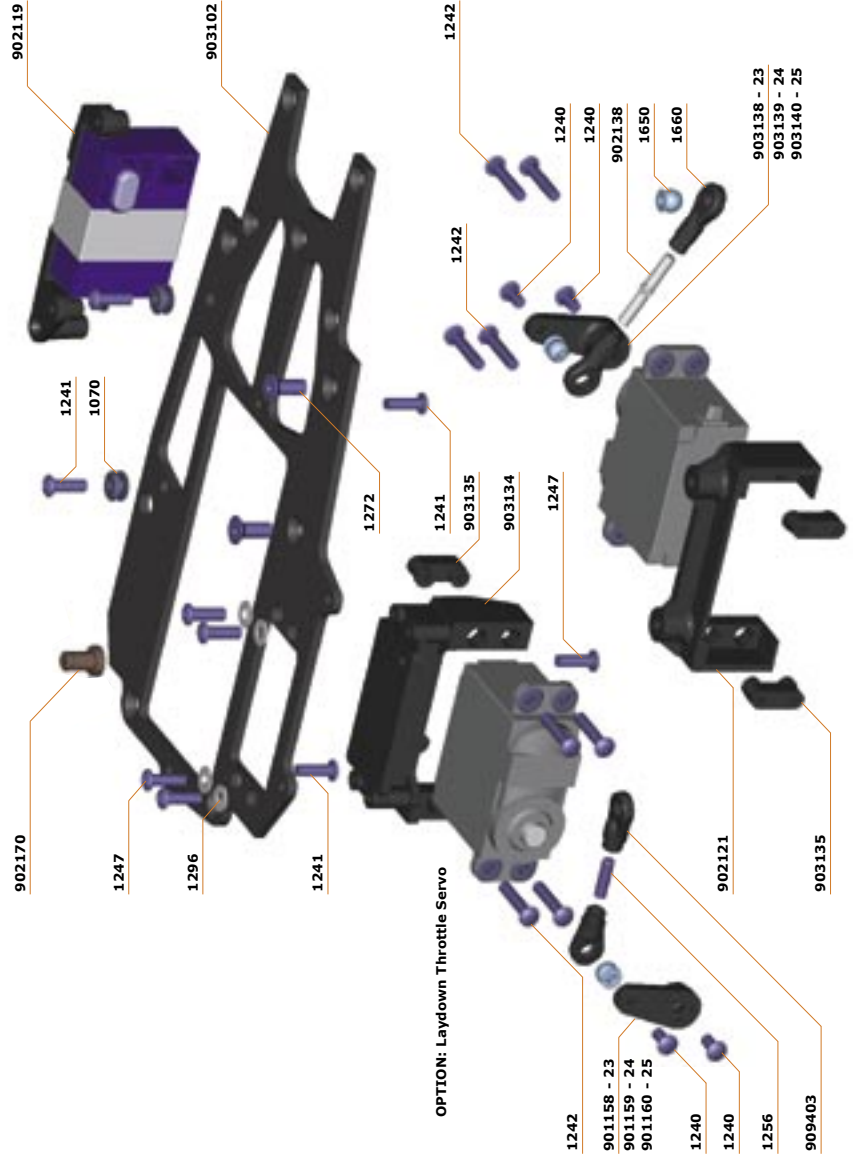

SERPENT 960

1/8TH SCALE 4WD COMPETITION CAR

REFERENCE GUIDE

SERPENT

INTRODUCTION

PARTS LIST & EXPLODED VIEWS

The parts list and the exploded views for the Serpent 960 are separate from the Instruction Manual. The exploded views show all the parts for a particular assembly step, together with the Serpent part number. In the parts list at the back of this Reference Guide you will find the part number and the name of the part. In addition to all the Serpent 960 parts used in this car kit, you will also find lists of option parts for the Serpent 960, as well as a general items (such as fasteners) and promotional items.

CONTENTS

| | | |
|-----|----------------------|---|
| 1.0 | FRONT ASSEMBLY | 3 |
| 2.0 | REAR ASSEMBLY | 4 |
| 3.0 | RADIO PLATE ASSEMBLY | 5 |
| 4.0 | SHOCK ASSEMBLY | 6 |
| 5.0 | RADIO PLATE MOUNTING | 7 |
| 6.0 | GEARBOX ASSEMBLY | 8 |
| 7.0 | CENTAX ASSEMBLY | 8 |
| 8.0 | FINAL ASSEMBLY | 9 |

FRONT ASSEMBLY

REAR ASSEMBLY

RADIO PLATE ASSEMBLY

SHOCK ASSEMBLY

Set of Front RCC Shock Absorbers - #903164
 Set of Rear RCC Shock Absorbers - #903165
 Set of Front Springs - #160310
 Set of Rear Springs - #160330
 Complete O-ring set - #903170

* Optional

RADIO PLATE MOUNTING

GEARBOX ASSEMBLY

2 Speed gearbox LC (no shaft incl.) - #902410
 2 Speed shaft 960 - #903116

Mounting fasteners

- #1111 - Pin NRA 3x13.8 P13
- #1205 - E-clip 5.0 R5
- #1253 - Grubscrew M3x8 H11