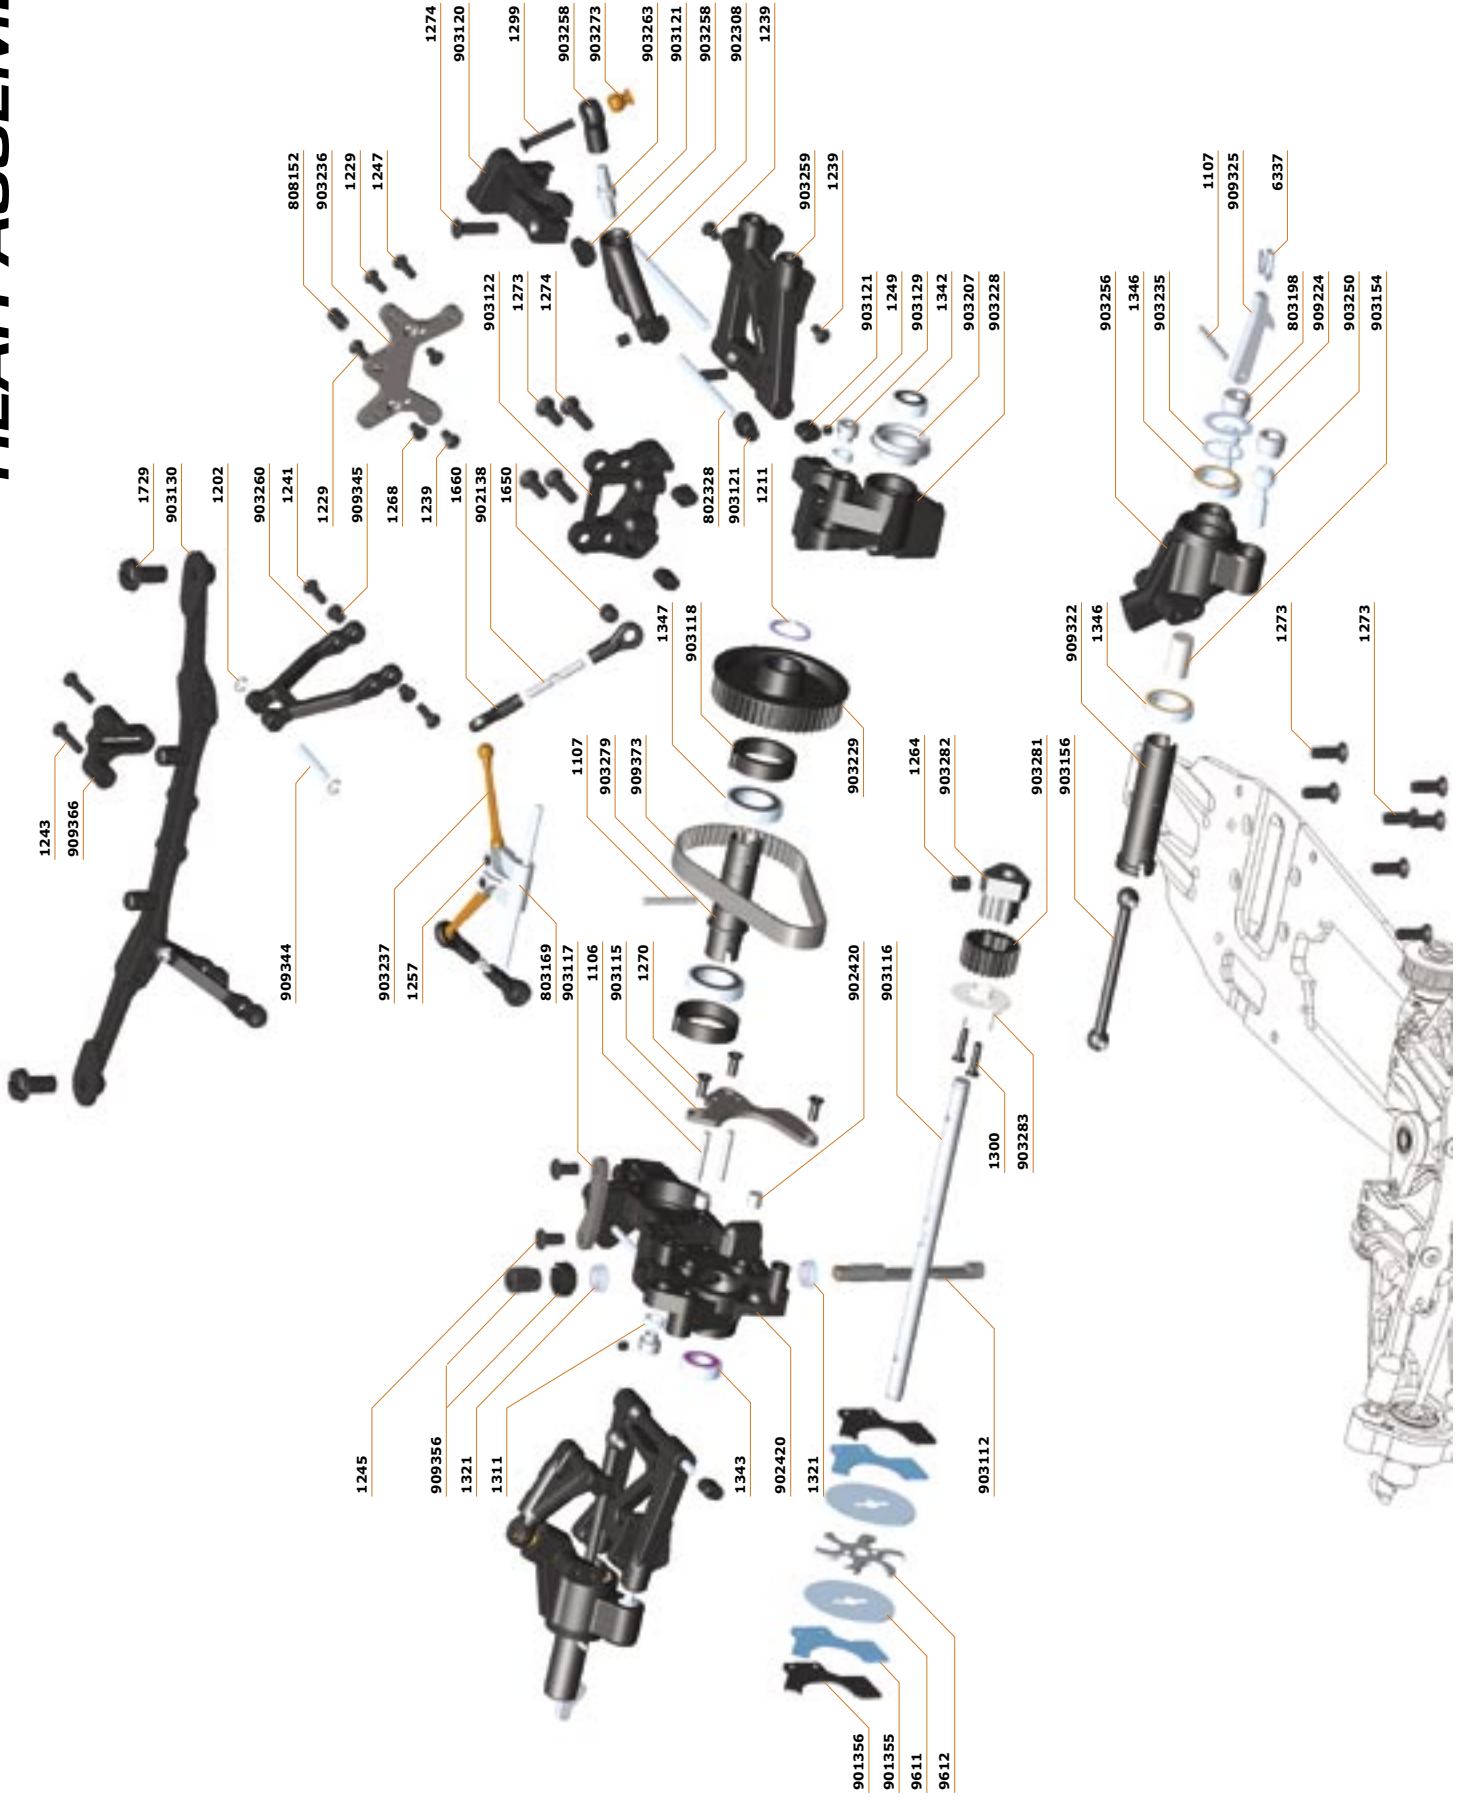

SERPENT 960

1/8TH SCALE 4WD COMPETITION CAR

REFERENCE GUIDE

SERPENT

INTRODUCTION

PARTS LIST & EXPLODED VIEWS

The parts list and the exploded views for the Serpent 960 are separate from the Instruction Manual. The exploded views show all the parts for a particular assembly step, together with the Serpent part number. In the parts list at the back of this Reference Guide you will find the part number and the name of the part. In addition to all the Serpent 960 parts used in this car kit, you will also find lists of option parts for the Serpent 960, as well as a general items (such as fasteners) and promotional items.

Serpent will regularly update the Serpent 960 parts list and will make it available on the Serpent 960 product page at Serpent.com. Be sure to check the Serpent 960 product page at Serpent.com frequently. All information about the 960 can be found here: publications, news items, set-ups, FAQ's, images, downloads, videos, and interesting forums in several languages. Serpent.com provides you with an enormous amount of interesting and often valuable information about the Serpent 960; information is provided by Serpent, its factory and team drivers, and experienced

CONTENTS

| | | |
|-----|----------------------|---|
| 1.0 | FRONT ASSEMBLY | 3 |
| 2.0 | REAR ASSEMBLY | 4 |
| 3.0 | RADIO PLATE ASSEMBLY | 5 |
| 4.0 | SHOCK ASSEMBLY | 6 |
| 5.0 | RADIO PLATE MOUNTING | 7 |
| 6.0 | GEARBOX ASSEMBLY | 8 |
| 7.0 | CENTAX ASSEMBLY | 8 |
| 8.0 | FINAL ASSEMBLY | 9 |

FRONT ASSEMBLY

REAR ASSEMBLY

RADIO PLATE ASSEMBLY

SHOCK ASSEMBLY

Set of Front RCC Shock Absorbers - #903164
 Set of Rear RCC Shock Absorbers - #903165
 Set of Front Springs - #160310
 Set of Rear Springs - #160330
 Complete O-ring set - #903170