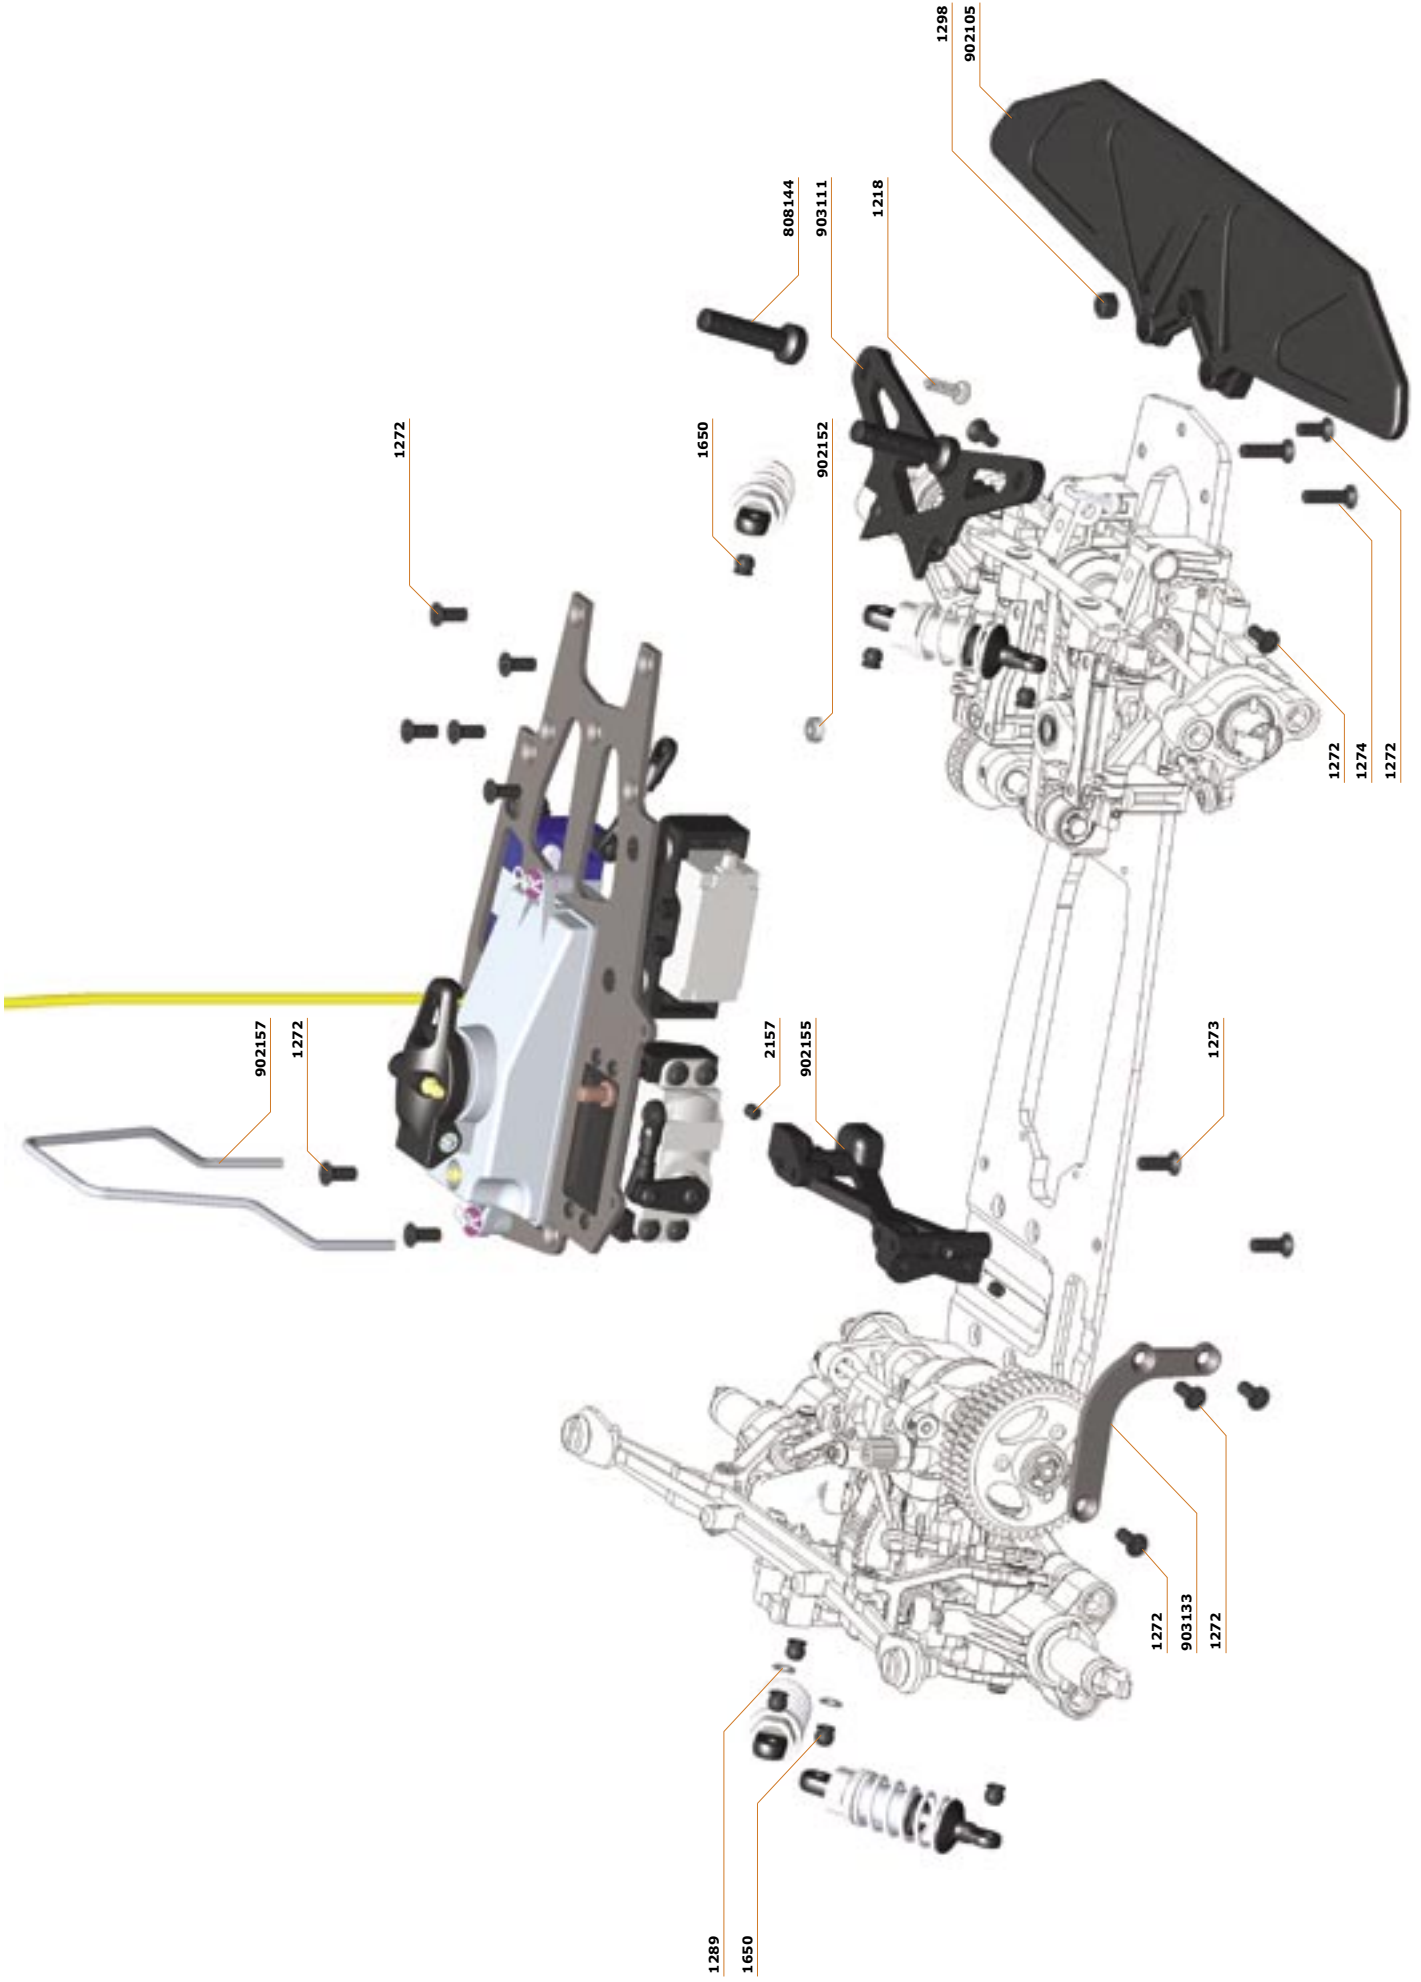

SERPENT 960

1/8TH SCALE 4WD COMPETITION CAR

REFERENCE GUIDE

SERPENT

INTRODUCTION

PARTS LIST & EXPLODED VIEWS

The parts list and the exploded views for the Serpent 960 are separate from the Instruction Manual. The exploded views show all the parts for a particular assembly step, together with the Serpent part number. In the parts list at the back of this Reference Guide you will find the part number and the name of the part. In addition to all the Serpent 960 parts used in this car kit, you will also find lists of option parts for the Serpent 960, as well as a general items (such as fasteners) and promotional items.

FRONT ASSEMBLY

REAR ASSEMBLY

RADIO PLATE ASSEMBLY

SHOCK ASSEMBLY

Set of Front RCC Shock Absorbers - #903164
 Set of Rear RCC Shock Absorbers - #903165
 Set of Front Springs - #160310
 Set of Rear Springs - #160330
 Complete O-ring set - #903170

* Optional

RADIO PLATE MOUNTING

GEARBOX ASSEMBLY

2 Speed gearbox LC (no shaft incl.) - #902410
 2 Speed shaft 960 - #903116

Mounting fasteners

- #1111 - Pin NRA 3x13.8 P13
- #1205 - E-clip 5.0 R5
- #1253 - Grubscrew M3x8 H11