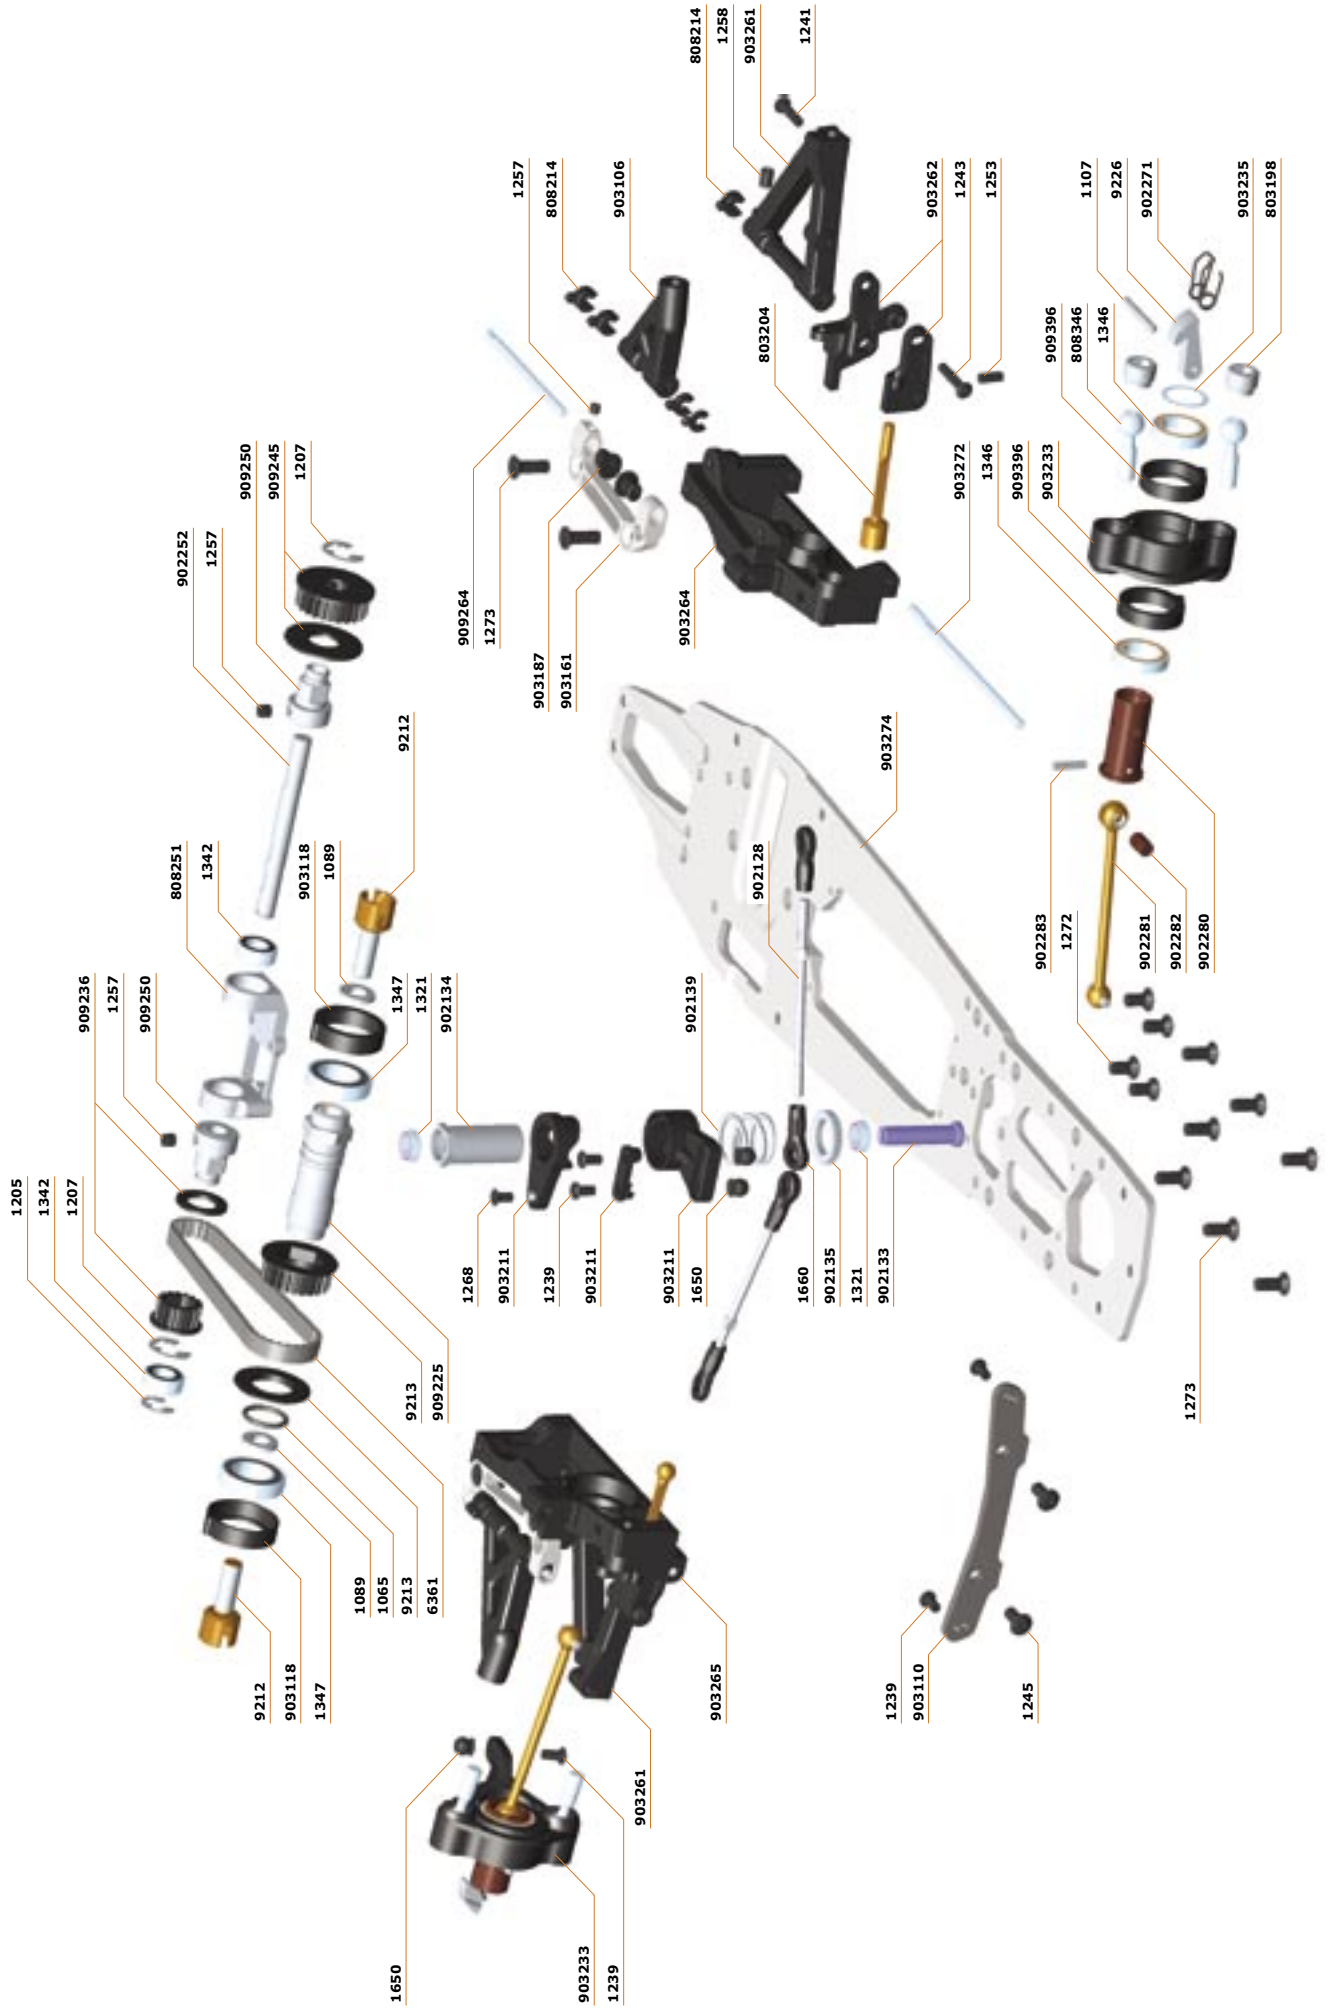

SERPENT 960

1/8TH SCALE 4WD COMPETITION CAR

REFERENCE GUIDE

SERPENT

INTRODUCTION

PARTS LIST & EXPLODED VIEWS

The parts list and the exploded views for the Serpent 960 are separate from the Instruction Manual. The exploded views show all the parts for a particular assembly step, together with the Serpent part number. In the parts list at the back of this Reference Guide you will find the part number and the name of the part. In addition to all the Serpent 960 parts used in this car kit, you will also find lists of option parts for the Serpent 960, as well as a general items (such as fasteners) and promotional items.

Serpent will regularly update the Serpent 960 parts list and will make it available on the Serpent 960 product page at Serpent.com. Be sure to check the Serpent 960 product page at Serpent.com frequently. All information about the 960 can be found here: publications, news items, set-ups, FAQ's, images, downloads, videos, and interesting forums in several languages. Serpent.com provides you with an enormous amount of interesting and often valuable information about the Serpent 960; information is provided by Serpent, its factory and team drivers, and experienced

FRONT ASSEMBLY

REAR ASSEMBLY

RADIO PLATE ASSEMBLY

SHOCK ASSEMBLY

Set of Front RCC Shock Absorbers - #903164
 Set of Rear RCC Shock Absorbers - #903165
 Set of Front Springs - #160310
 Set of Rear Springs - #160330
 Complete O-ring set - #903170