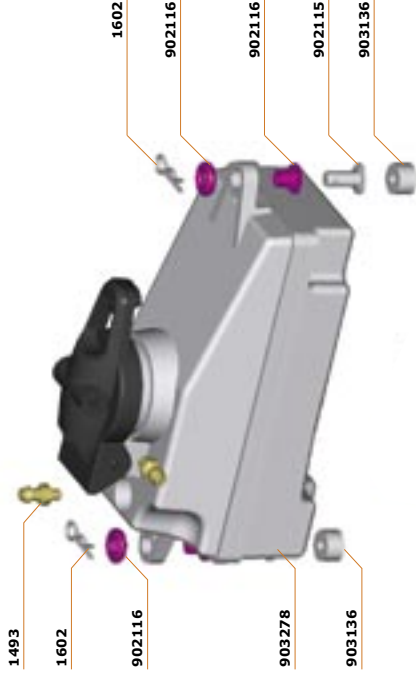

SERPENT 960

1/8TH SCALE 4WD COMPETITION CAR

REFERENCE GUIDE

SERPENT

INTRODUCTION

PARTS LIST & EXPLODED VIEWS

The parts list and the exploded views for the Serpent 960 are separate from the Instruction Manual. The exploded views show all the parts for a particular assembly step, together with the Serpent part number. In the parts list at the back of this Reference Guide you will find the part number and the name of the part. In addition to all the Serpent 960 parts used in this car kit, you will also find lists of option parts for the Serpent 960, as well as a general items (such as fasteners) and promotional items.

CONTENTS

| | | |
|-----|----------------------|---|
| 1.0 | FRONT ASSEMBLY | 3 |
| 2.0 | REAR ASSEMBLY | 4 |
| 3.0 | RADIO PLATE ASSEMBLY | 5 |
| 4.0 | SHOCK ASSEMBLY | 6 |
| 5.0 | RADIO PLATE MOUNTING | 7 |
| 6.0 | GEARBOX ASSEMBLY | 8 |
| 7.0 | CENTAX ASSEMBLY | 8 |
| 8.0 | FINAL ASSEMBLY | 9 |

FRONT ASSEMBLY

REAR ASSEMBLY

RADIO PLATE ASSEMBLY

SHOCK ASSEMBLY

Set of Front RCC Shock Absorbers - #903164
 Set of Rear RCC Shock Absorbers - #903165
 Set of Front Springs - #160310
 Set of Rear Springs - #160330
 Complete O-ring set - #903170

* Optional

RADIO PLATE MOUNTING

GEARBOX ASSEMBLY

2 Speed gearbox LC (no shaft incl.) - #902410
 2 Speed shaft 960 - #903116

Mounting fasteners

- #1111 - Pin NRA 3x13.8 P13
- #1205 - E-clip 5.0 R5
- #1253 - Grubscrew M3x8 H11