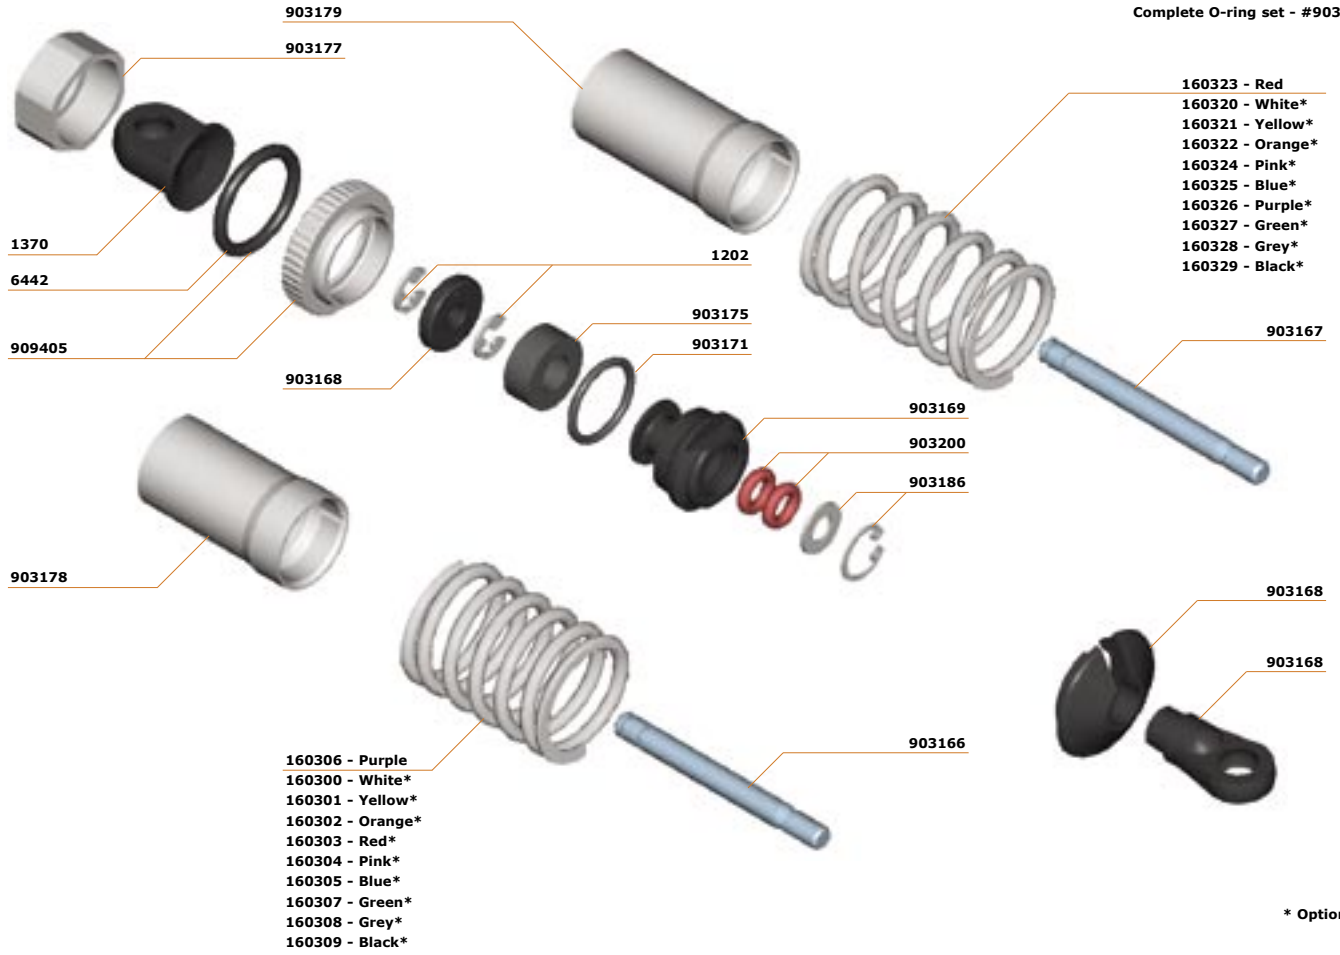

SERPENT 960

1/8TH SCALE 4WD COMPETITION CAR

REFERENCE GUIDE

SERPENT

INTRODUCTION

PARTS LIST & EXPLODED VIEWS

The parts list and the exploded views for the Serpent 960 are separate from the Instruction Manual. The exploded views show all the parts for a particular assembly step, together with the Serpent part number. In the parts list at the back of this Reference Guide you will find the part number and the name of the part. In addition to all the Serpent 960 parts used in this car kit, you will also find lists of option parts for the Serpent 960, as well as a general items (such as fasteners) and promotional items.

FRONT ASSEMBLY

REAR ASSEMBLY

RADIO PLATE ASSEMBLY

SHOCK ASSEMBLY

Set of Front RCC Shock Absorbers - #903164
 Set of Rear RCC Shock Absorbers - #903165
 Set of Front Springs - #160310
 Set of Rear Springs - #160330
 Complete O-ring set - #903170

* Optional

RADIO PLATE MOUNTING

GEARBOX ASSEMBLY

2 Speed gearbox LC (no shaft incl.) - #902410
 2 Speed shaft 960 - #903116

Mounting fasteners

- #1111 - Pin NRA 3x13.8 P13
- #1205 - E-clip 5.0 R5
- #1253 - Grubscrew M3x8 H11