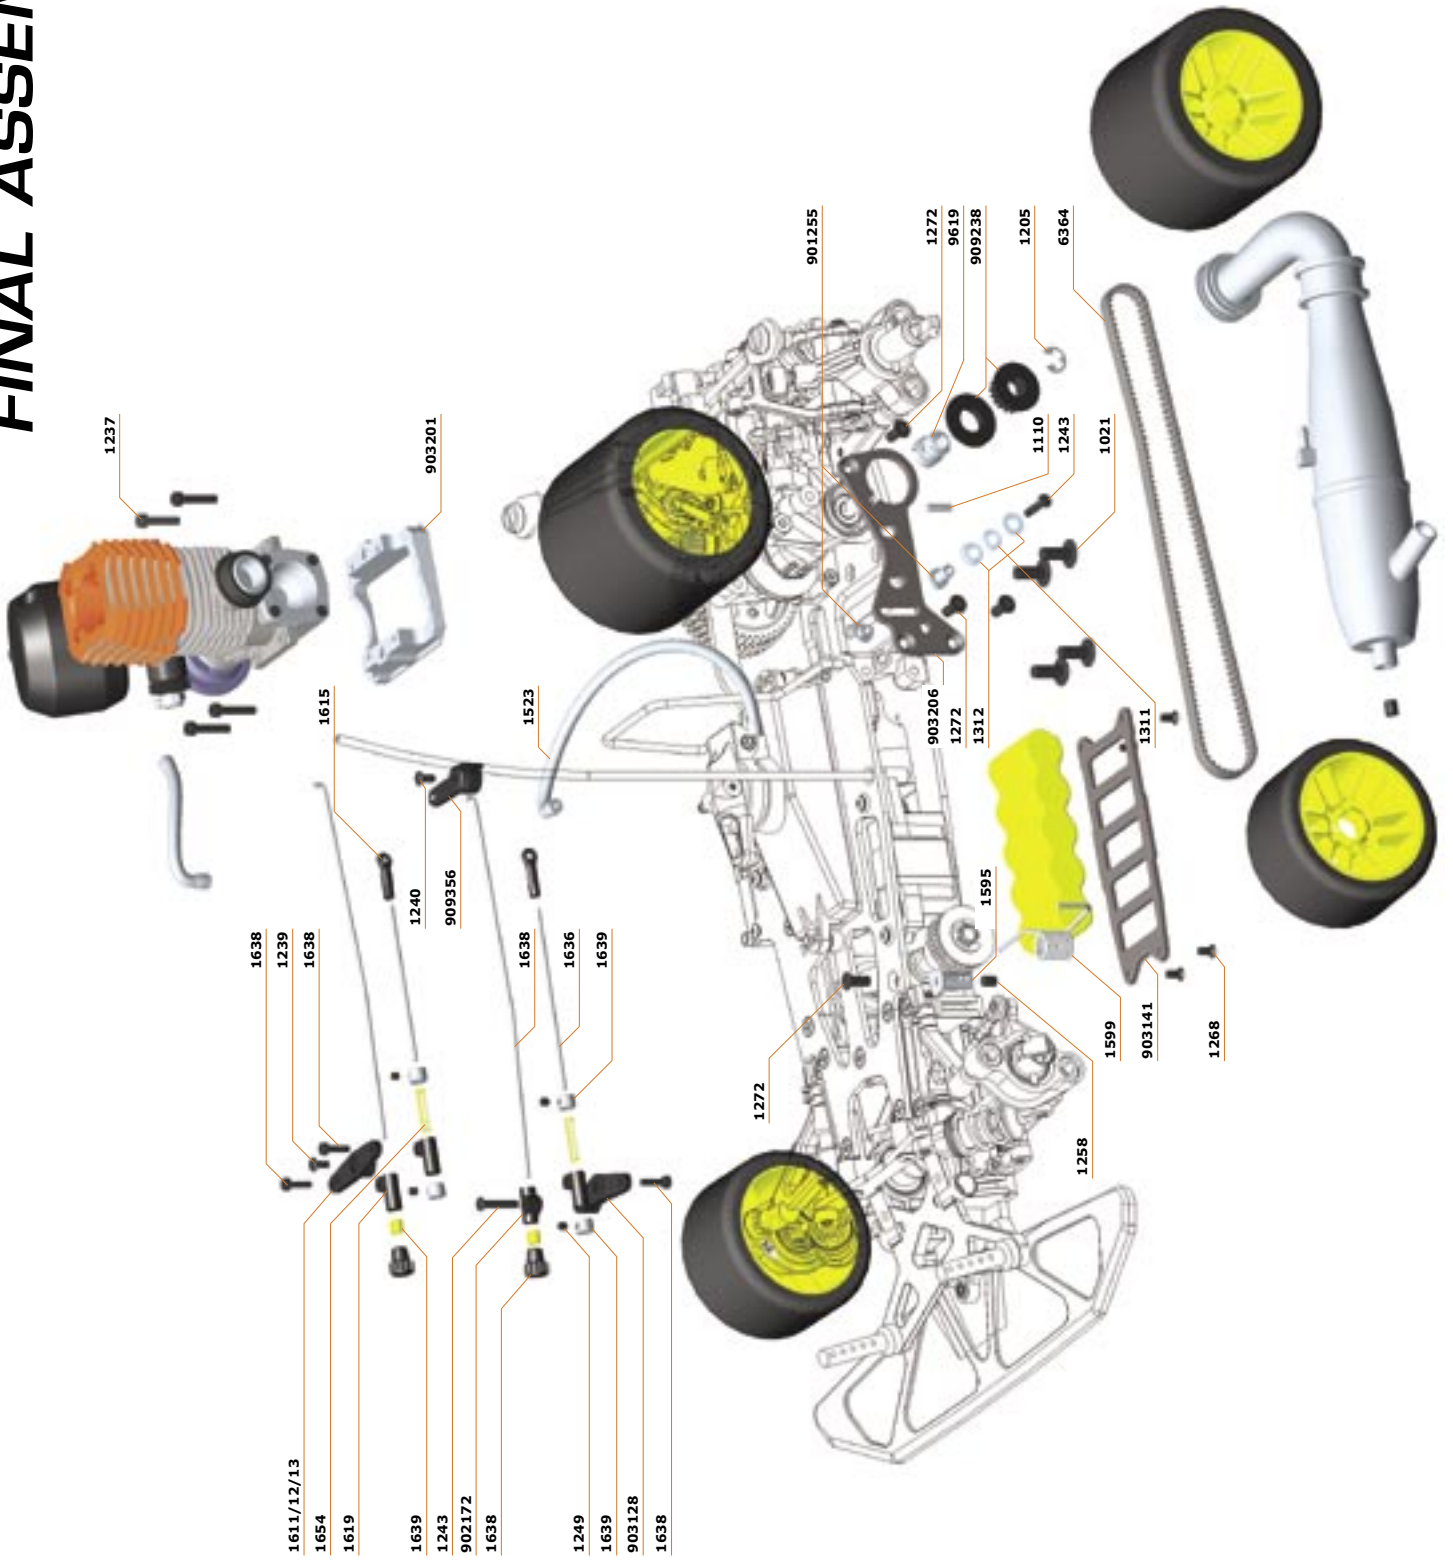

SERPENT 960

1/8TH SCALE 4WD COMPETITION CAR

REFERENCE GUIDE

SERPENT

INTRODUCTION

PARTS LIST & EXPLODED VIEWS

The parts list and the exploded views for the Serpent 960 are separate from the Instruction Manual. The exploded views show all the parts for a particular assembly step, together with the Serpent part number. In the parts list at the back of this Reference Guide you will find the part number and the name of the part. In addition to all the Serpent 960 parts used in this car kit, you will also find lists of option parts for the Serpent 960, as well as a general items (such as fasteners) and promotional items.

* Optional

RADIO PLATE MOUNTING

GEARBOX ASSEMBLY

2 Speed gearbox LC (no shaft incl.) - #902410
 2 Speed shaft 960 - #903116

Mounting fasteners

- #1111 - Pin NRA 3x13.8 P13
- #1205 - E-clip 5.0 R5
- #1253 - Grubscrew M3x8 H11

* - Optional

CENTAX ASSEMBLY

Centax-II clutch set (excl. flywheel) - #909510

* - Optional

FINAL ASSEMBLY

PARTS LIST SERPENT 960

ART No. DESCRIPTION

903008 SERPENT 960 08 1/8 4WD KIT