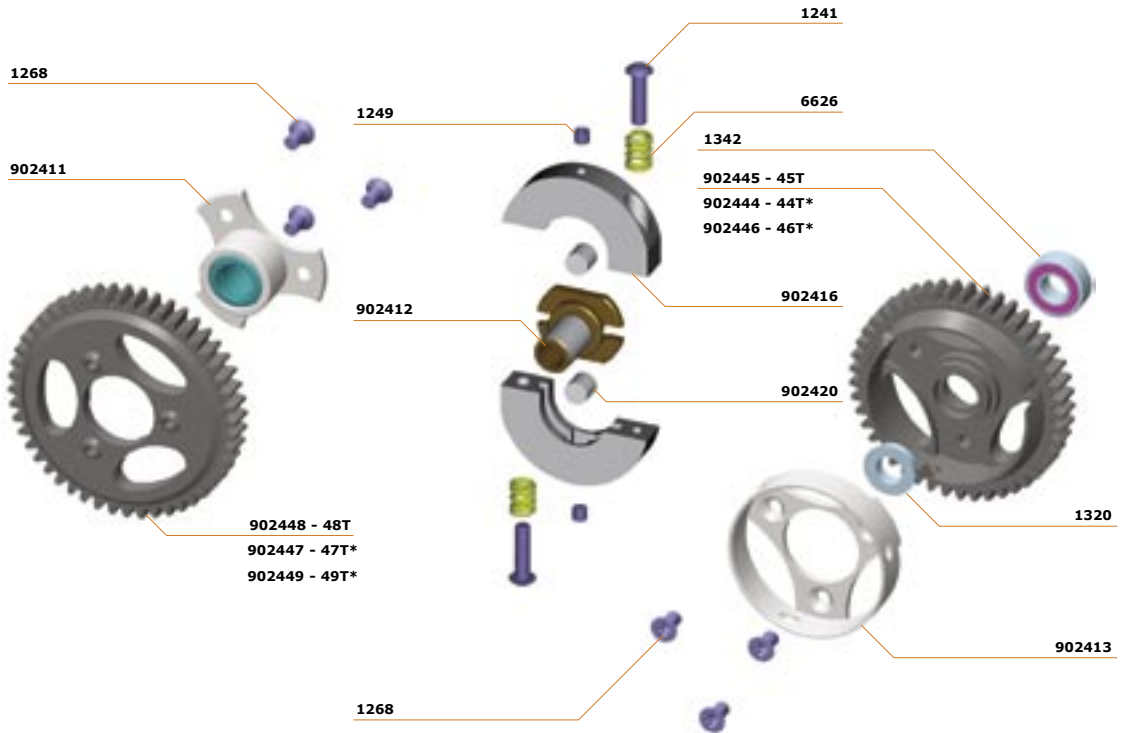

SERPENT 960

1/8TH SCALE 4WD COMPETITION CAR

REFERENCE GUIDE

SERPENT

INTRODUCTION

PARTS LIST & EXPLODED VIEWS

The parts list and the exploded views for the Serpent 960 are separate from the Instruction Manual. The exploded views show all the parts for a particular assembly step, together with the Serpent part number. In the parts list at the back of this Reference Guide you will find the part number and the name of the part. In addition to all the Serpent 960 parts used in this car kit, you will also find lists of option parts for the Serpent 960, as well as a general items (such as fasteners) and promotional items.

CONTENTS

| | | |
|-----|----------------------|---|
| 1.0 | FRONT ASSEMBLY | 3 |
| 2.0 | REAR ASSEMBLY | 4 |
| 3.0 | RADIO PLATE ASSEMBLY | 5 |
| 4.0 | SHOCK ASSEMBLY | 6 |
| 5.0 | RADIO PLATE MOUNTING | 7 |
| 6.0 | GEARBOX ASSEMBLY | 8 |
| 7.0 | CENTAX ASSEMBLY | 8 |
| 8.0 | FINAL ASSEMBLY | 9 |

FRONT ASSEMBLY

REAR ASSEMBLY

RADIO PLATE ASSEMBLY

SHOCK ASSEMBLY

Set of Front RCC Shock Absorbers - #903164
 Set of Rear RCC Shock Absorbers - #903165
 Set of Front Springs - #160310
 Set of Rear Springs - #160330
 Complete O-ring set - #903170

* Optional

RADIO PLATE MOUNTING

GEARBOX ASSEMBLY

2 Speed gearbox LC (no shaft incl.) - #902410
 2 Speed shaft 960 - #903116

Mounting fasteners

- #1111 - Pin NRA 3x13.8 P13
- #1205 - E-clip 5.0 R5
- #1253 - Grubscrew M3x8 H11